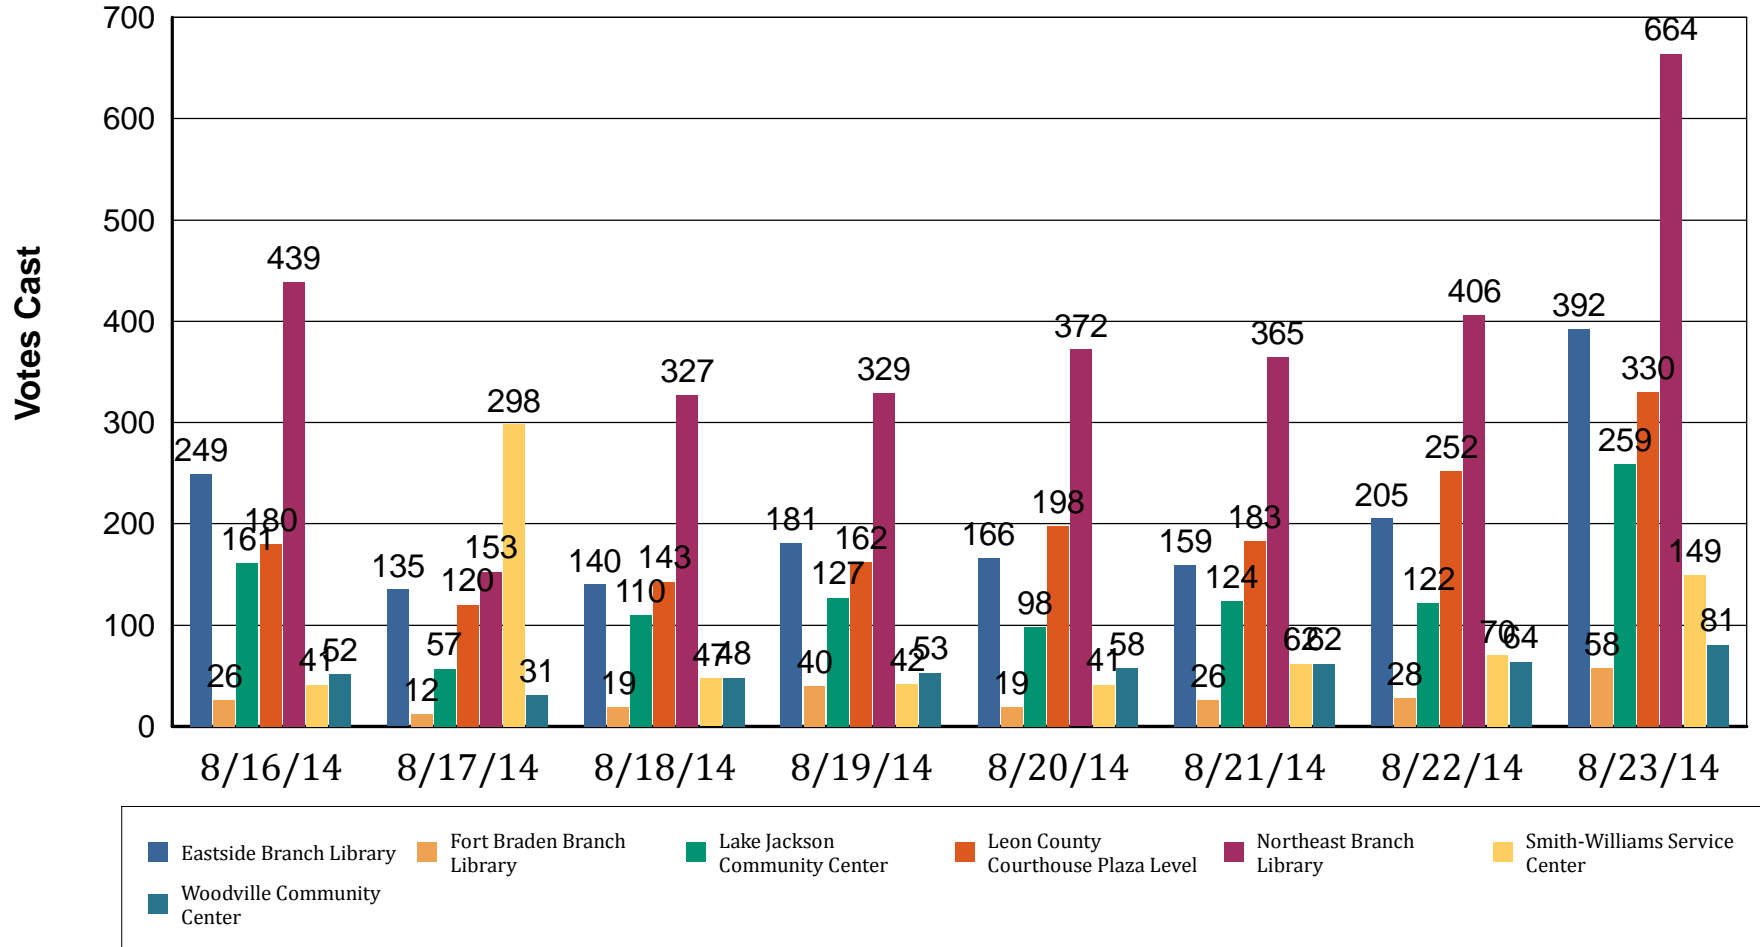

Early Voting Snapshot

2014 Primary Election

Ion Sancho

Supervisor of Elections, Leon County FL

Early Vote Totals by Location and Date

	Total	8/16/14	8/17/14	8/18/14	8/19/14	8/20/14	8/21/14	8/22/14	8/23/14
Eastside Branch Library	1,627 18%	249 21%	135 16%	140 16%	181 19%	166 17%	159 16%	205 17%	392 20%
Fort Braden Branch Library	228 2%	26 2%	12 1%	19 2%	40 4%	19 1%	26 2%	28 2%	58 3%
Lake Jackson Community Center	1,058 12%	161 14%	57 7%	110 13%	127 13%	98 10%	124 12%	122 10%	259 13%
Leon County Courthouse Plaza Level	1,568 17%	180 15%	120 14%	143 17%	162 17%	198 20%	183 18%	252 21%	330 17%
Northeast Branch Library	3,055 34%	439 38%	153 18%	327 39%	329 35%	372 39%	365 37%	406 35%	664 34%
Smith-Williams Service Center	750 8%	41 3%	298 36%	47 5%	42 4%	41 4%	62 6%	70 6%	149 7%
Woodville Community Center	449 5%	52 4%	31 3%	48 5%	53 5%	58 6%	62 6%	64 5%	81 4%
Total	8,735 100%	1,148 100%	806 100%	834 100%	934 100%	952 100%	981 100%	1,147 100%	1,933 100%

Early Voting Snapshot

2014 Primary Election

Early Vote by Location and Date- Chart

Early Voting Snapshot

2014 Primary Election

Ion Sancho

Supervisor of Elections, Leon County FL

Early Vote Totals by Location and Voter's Party (all EV days together)

	Total	DEM	GRE	IDP	INT	LPF	NPA	REP	TPF
Eastside Branch Library	1,627 100%	1,072 65%	0 0%	2 0%	15 0%	0 0%	91 5%	447 27%	0 0%
Fort Braden Branch Library	228 100%	152 66%	0 0%	0 0%	0 0%	0 0%	2 0%	74 32%	0 0%
Lake Jackson Community Center	1,058 100%	760 71%	0 0%	1 0%	4 0%	0 0%	55 5%	238 22%	0 0%
Leon County Courthouse Plaza	1,568 100%	1,124 71%	1 0%	1 0%	12 0%	1 0%	100 6%	329 20%	0 0%
Northeast Branch Library	3,055 100%	1,804 59%	1 0%	3 0%	32 1%	2 0%	163 5%	1,049 34%	1 0%
Smith-Williams Service Center	750 100%	683 91%	0 0%	0 0%	7 0%	0 0%	41 5%	19 2%	0 0%
Woodville Community Center	449 100%	358 79%	0 0%	0 0%	1 0%	0 0%	9 2%	81 18%	0 0%
Total	8,735 100%	5,953 68%	2 0%	7 0%	71 0%	3 0%	461 5%	2,237 25%	1 0%