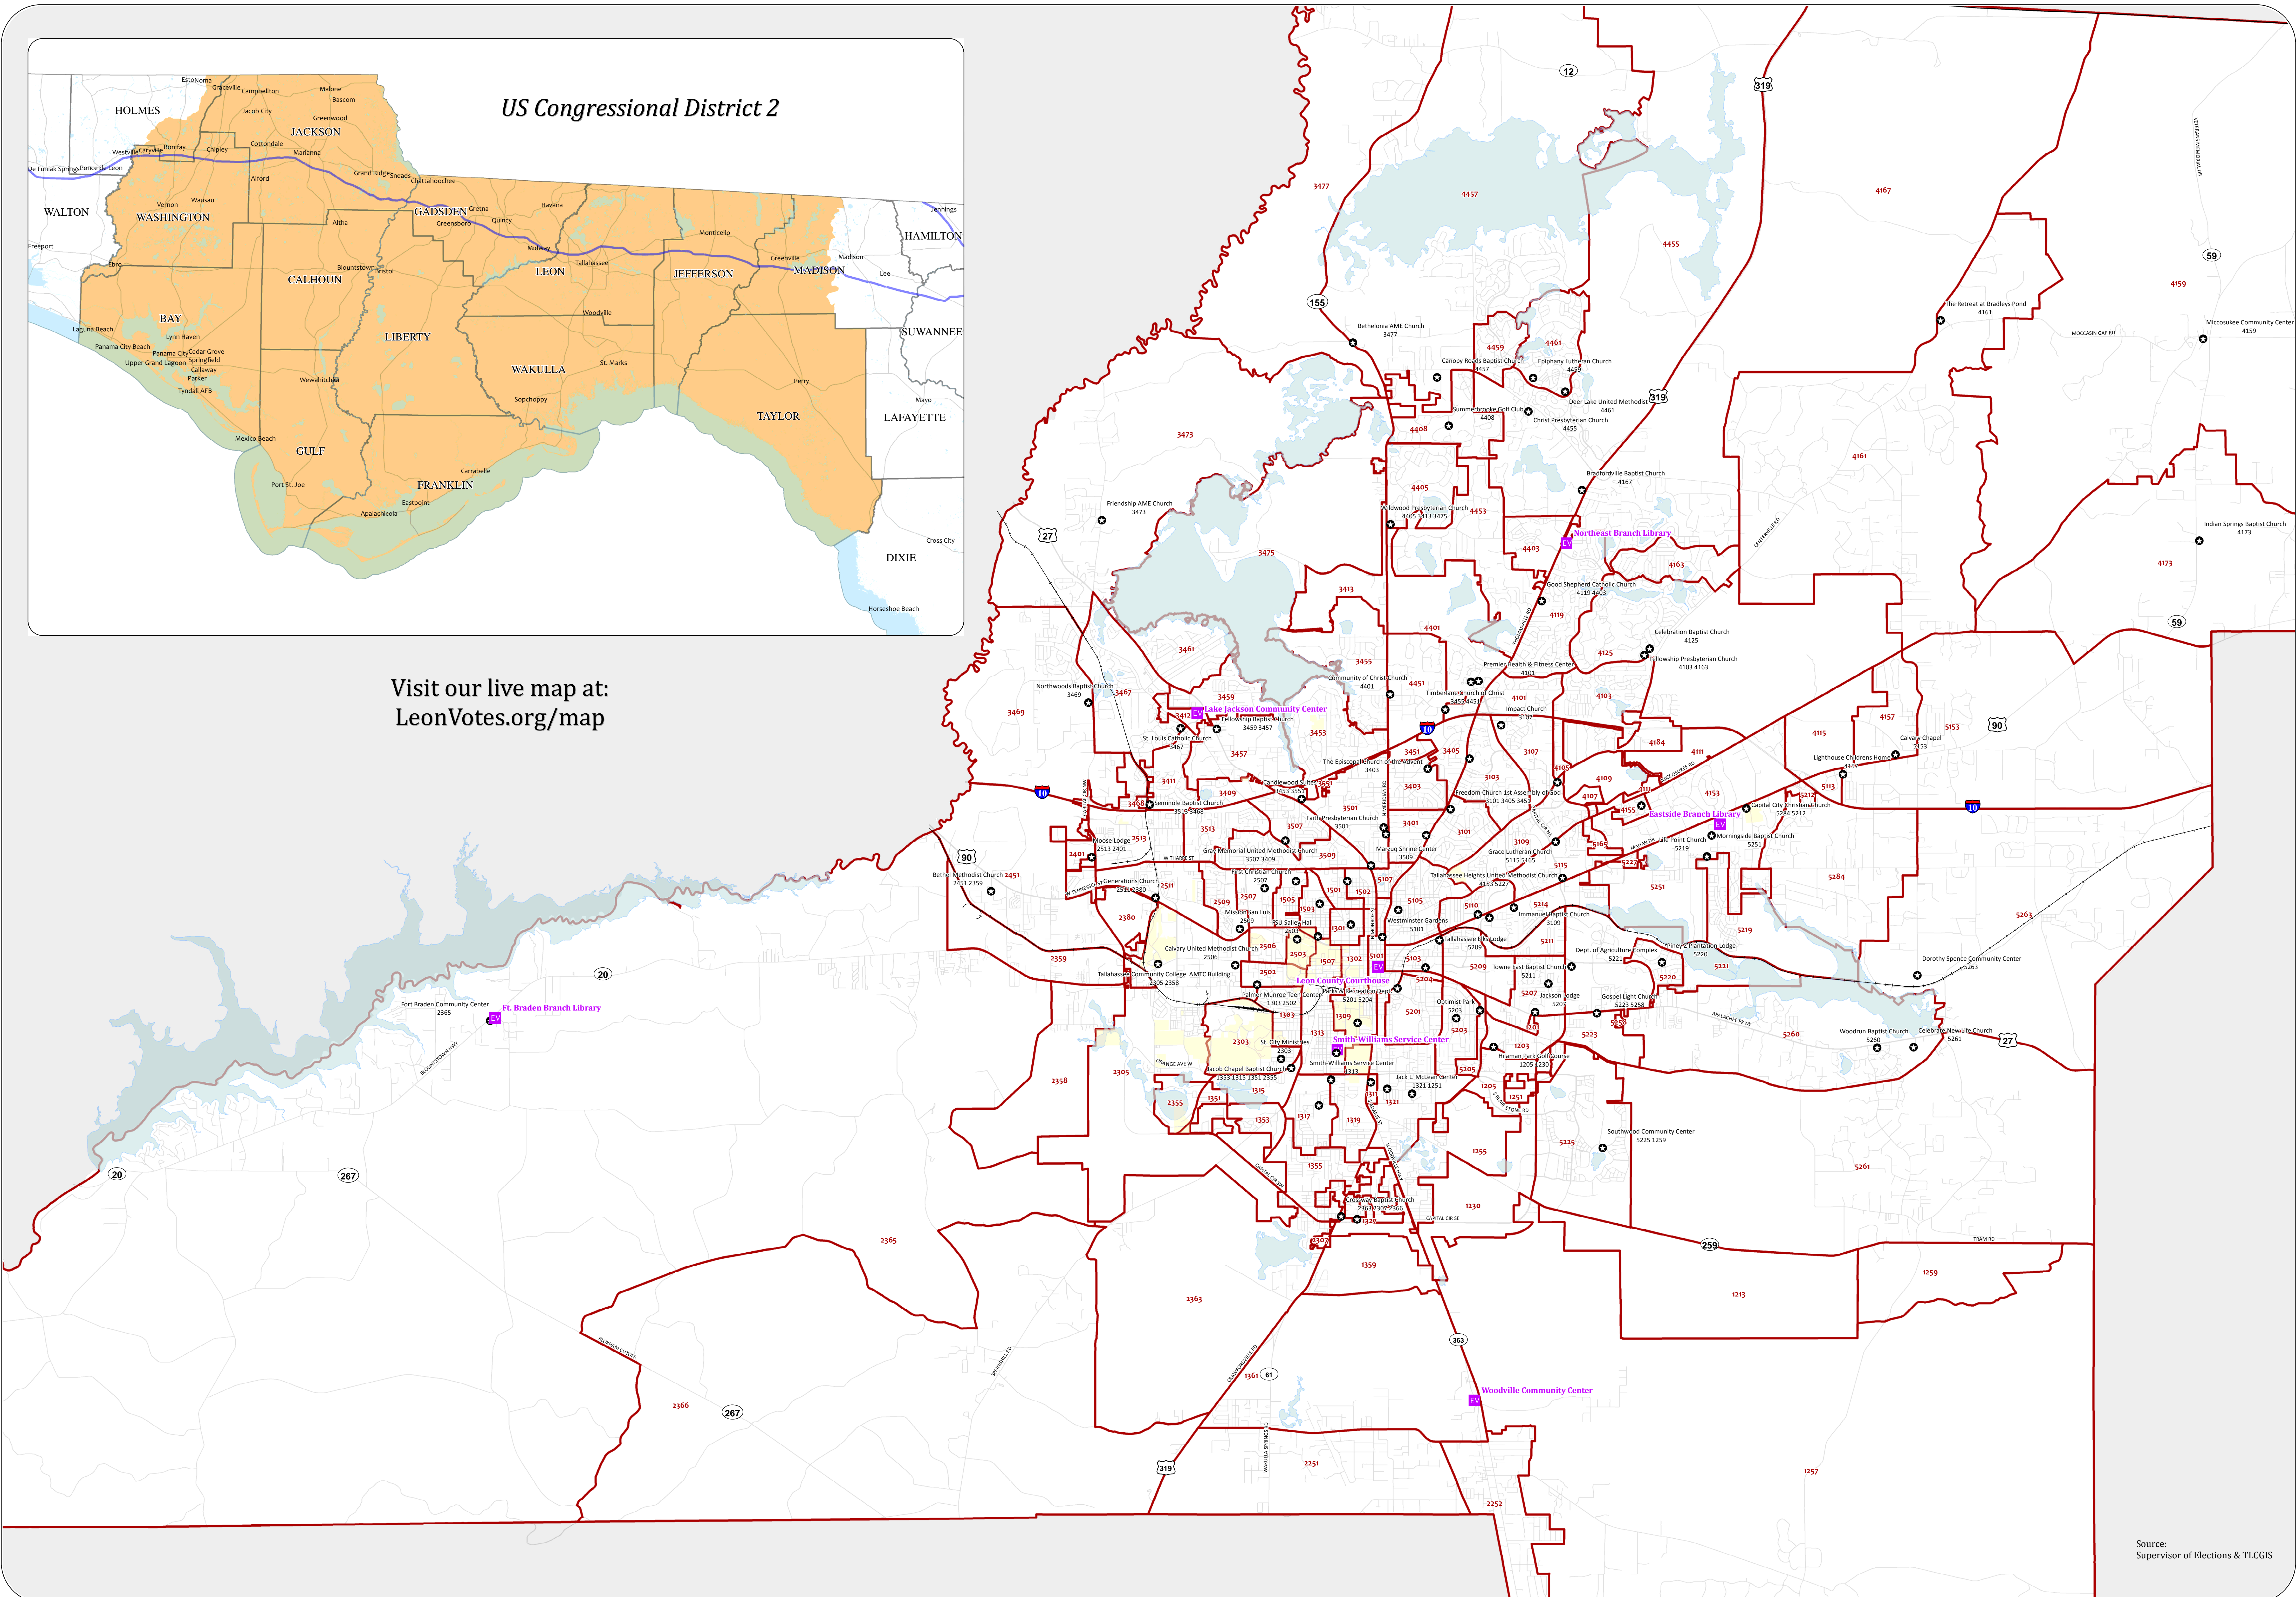

Visit our live map at:
LeonVotes.org/map