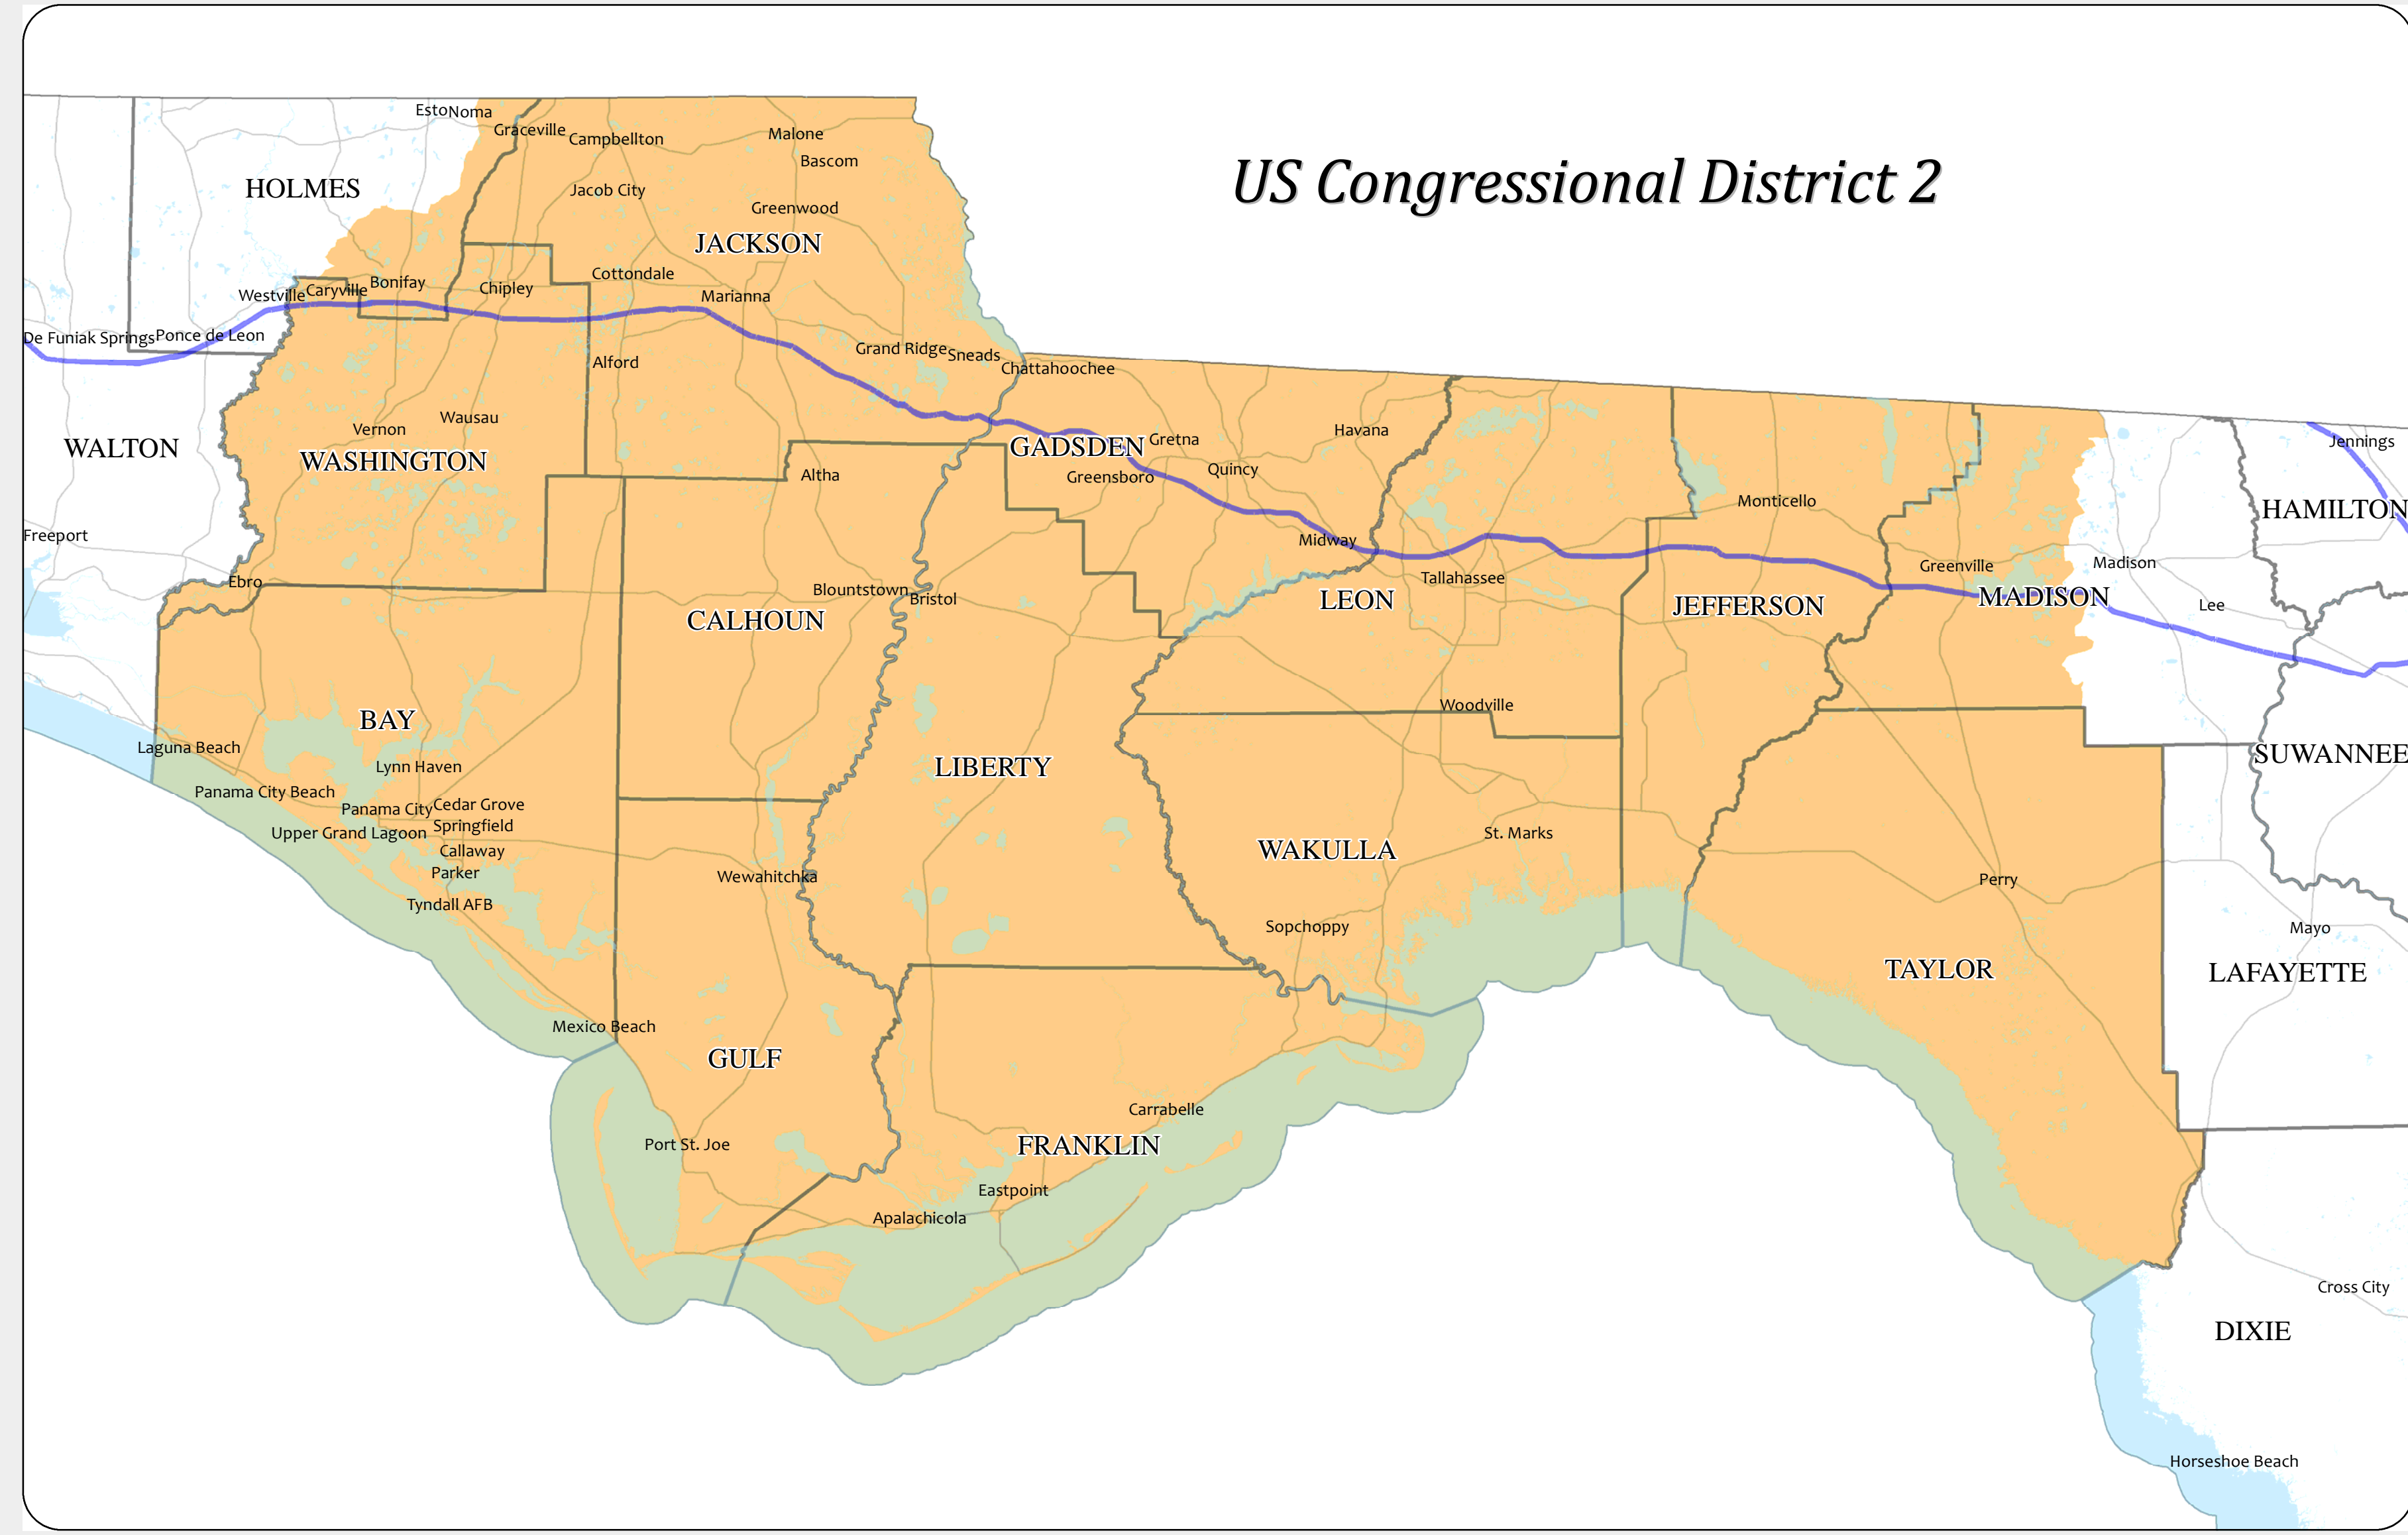

US Congressional District 2