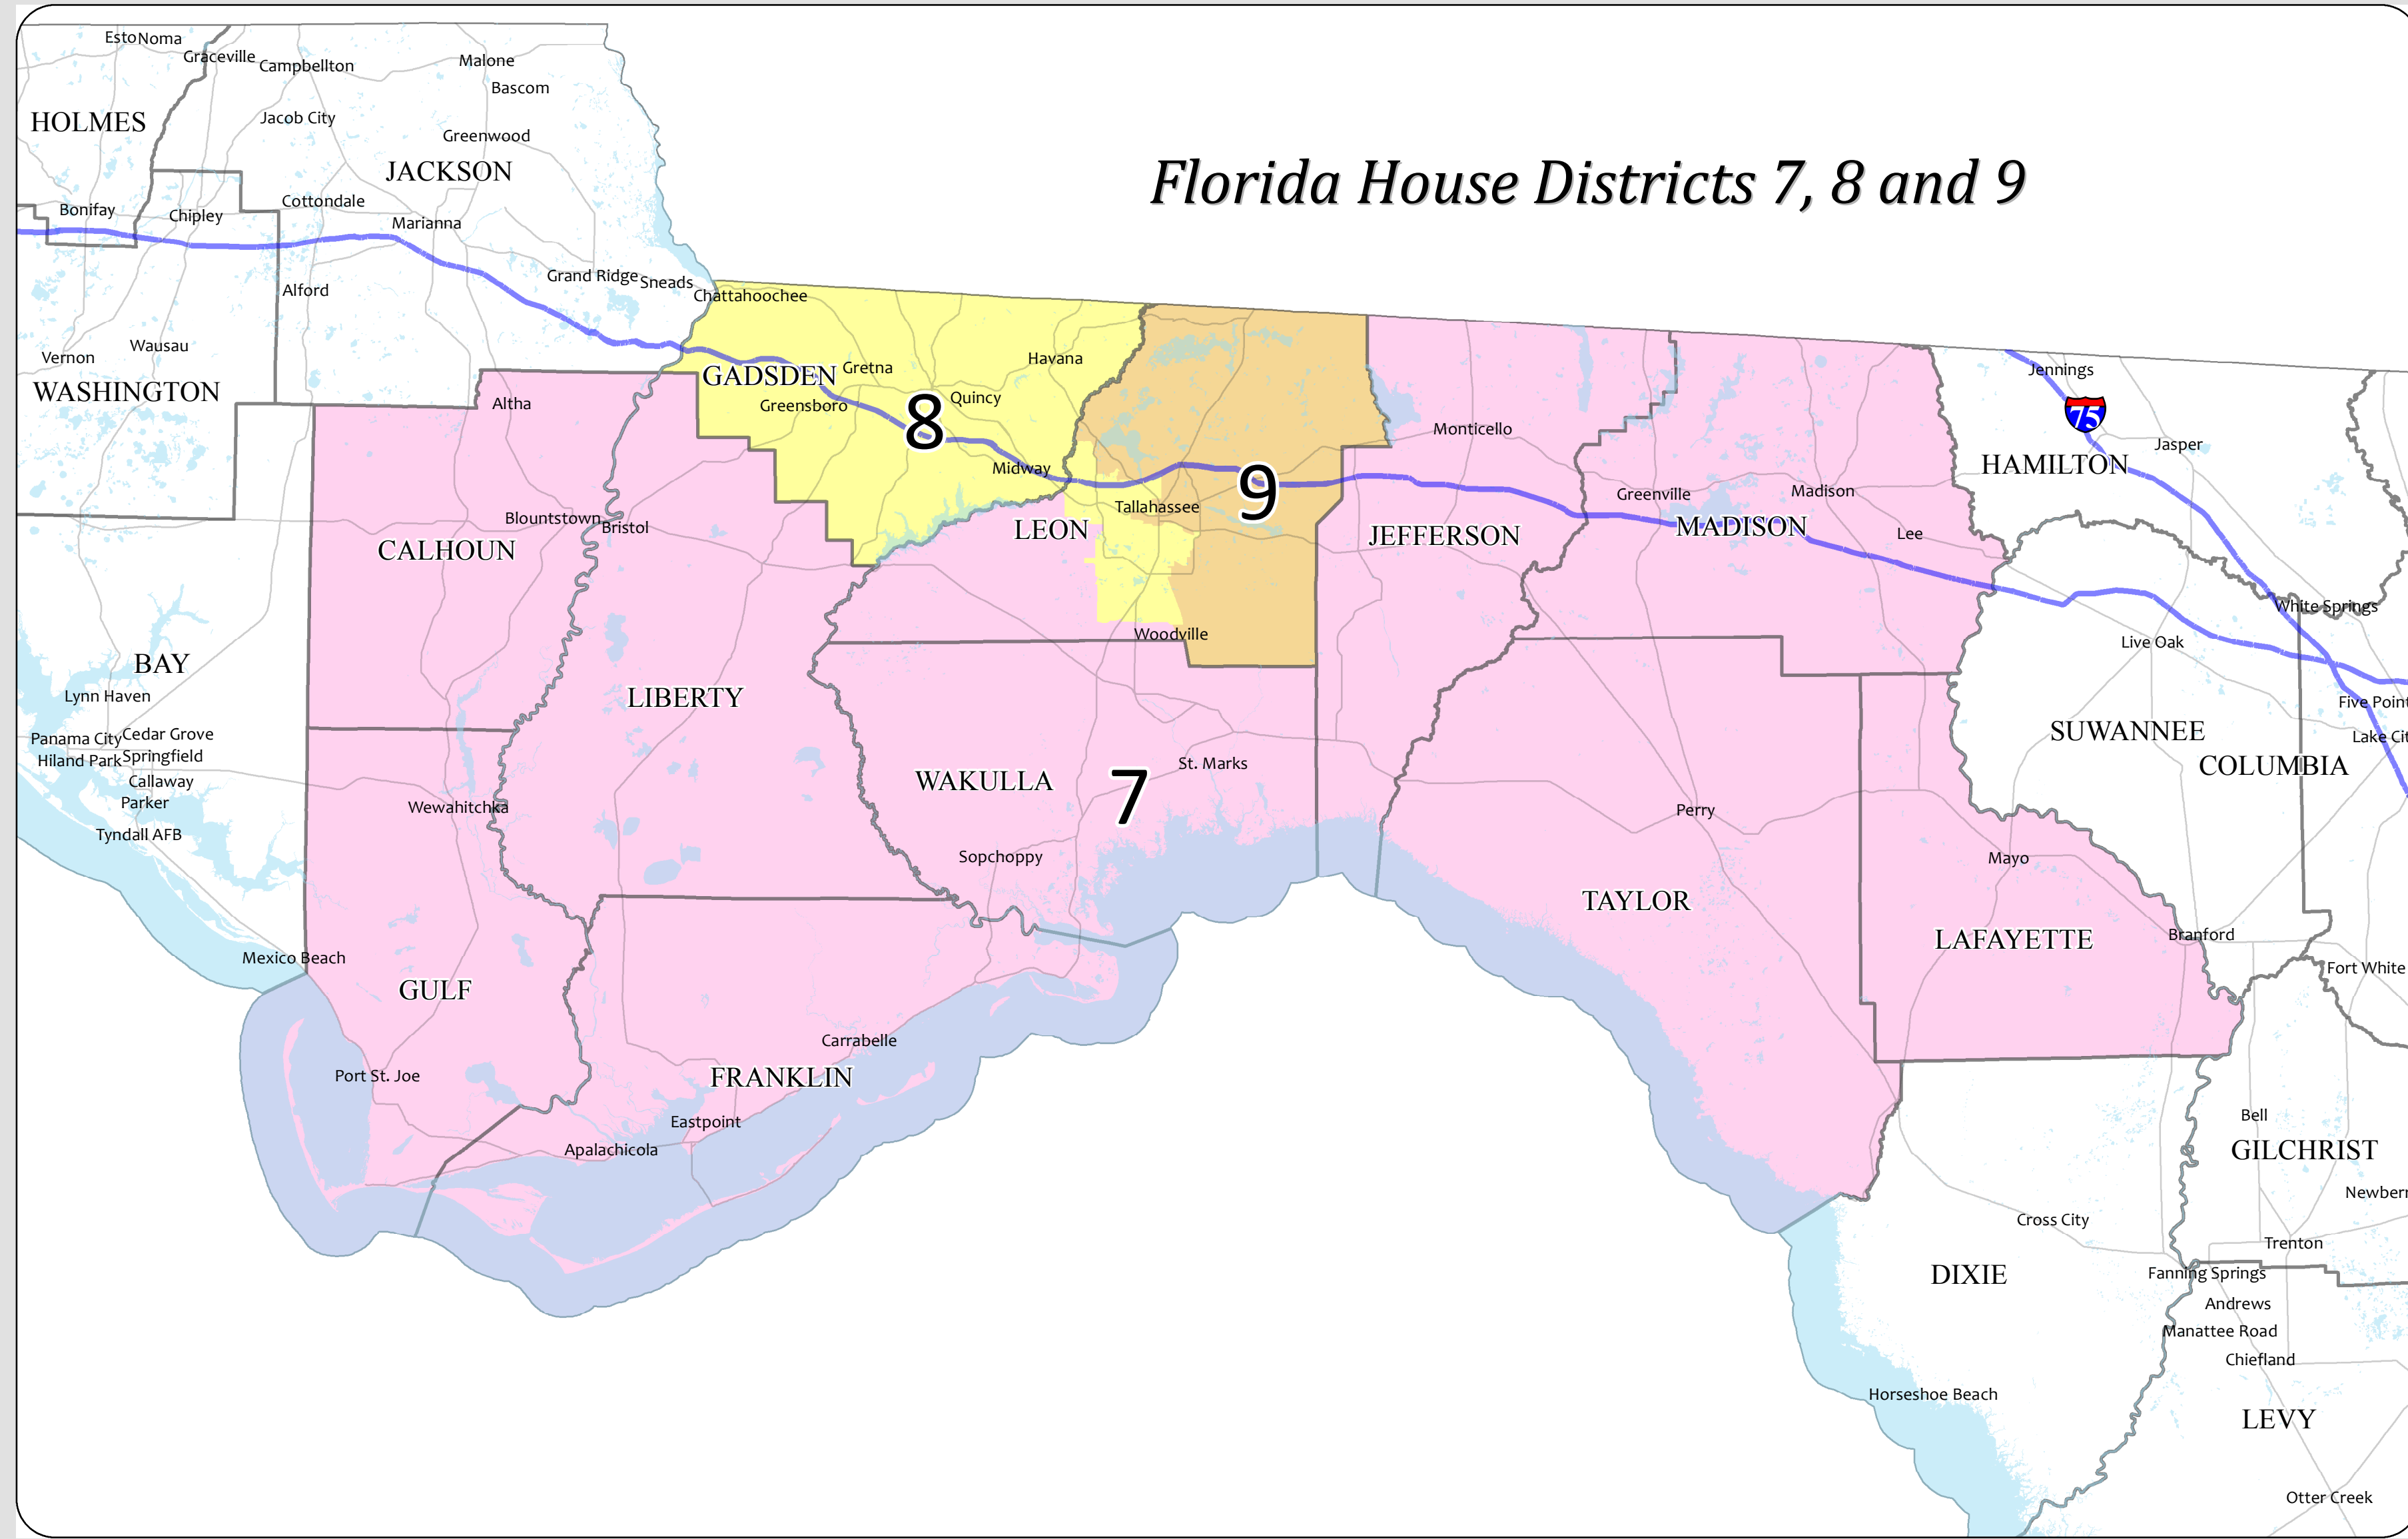

Florida House Districts 7, 8 and 9