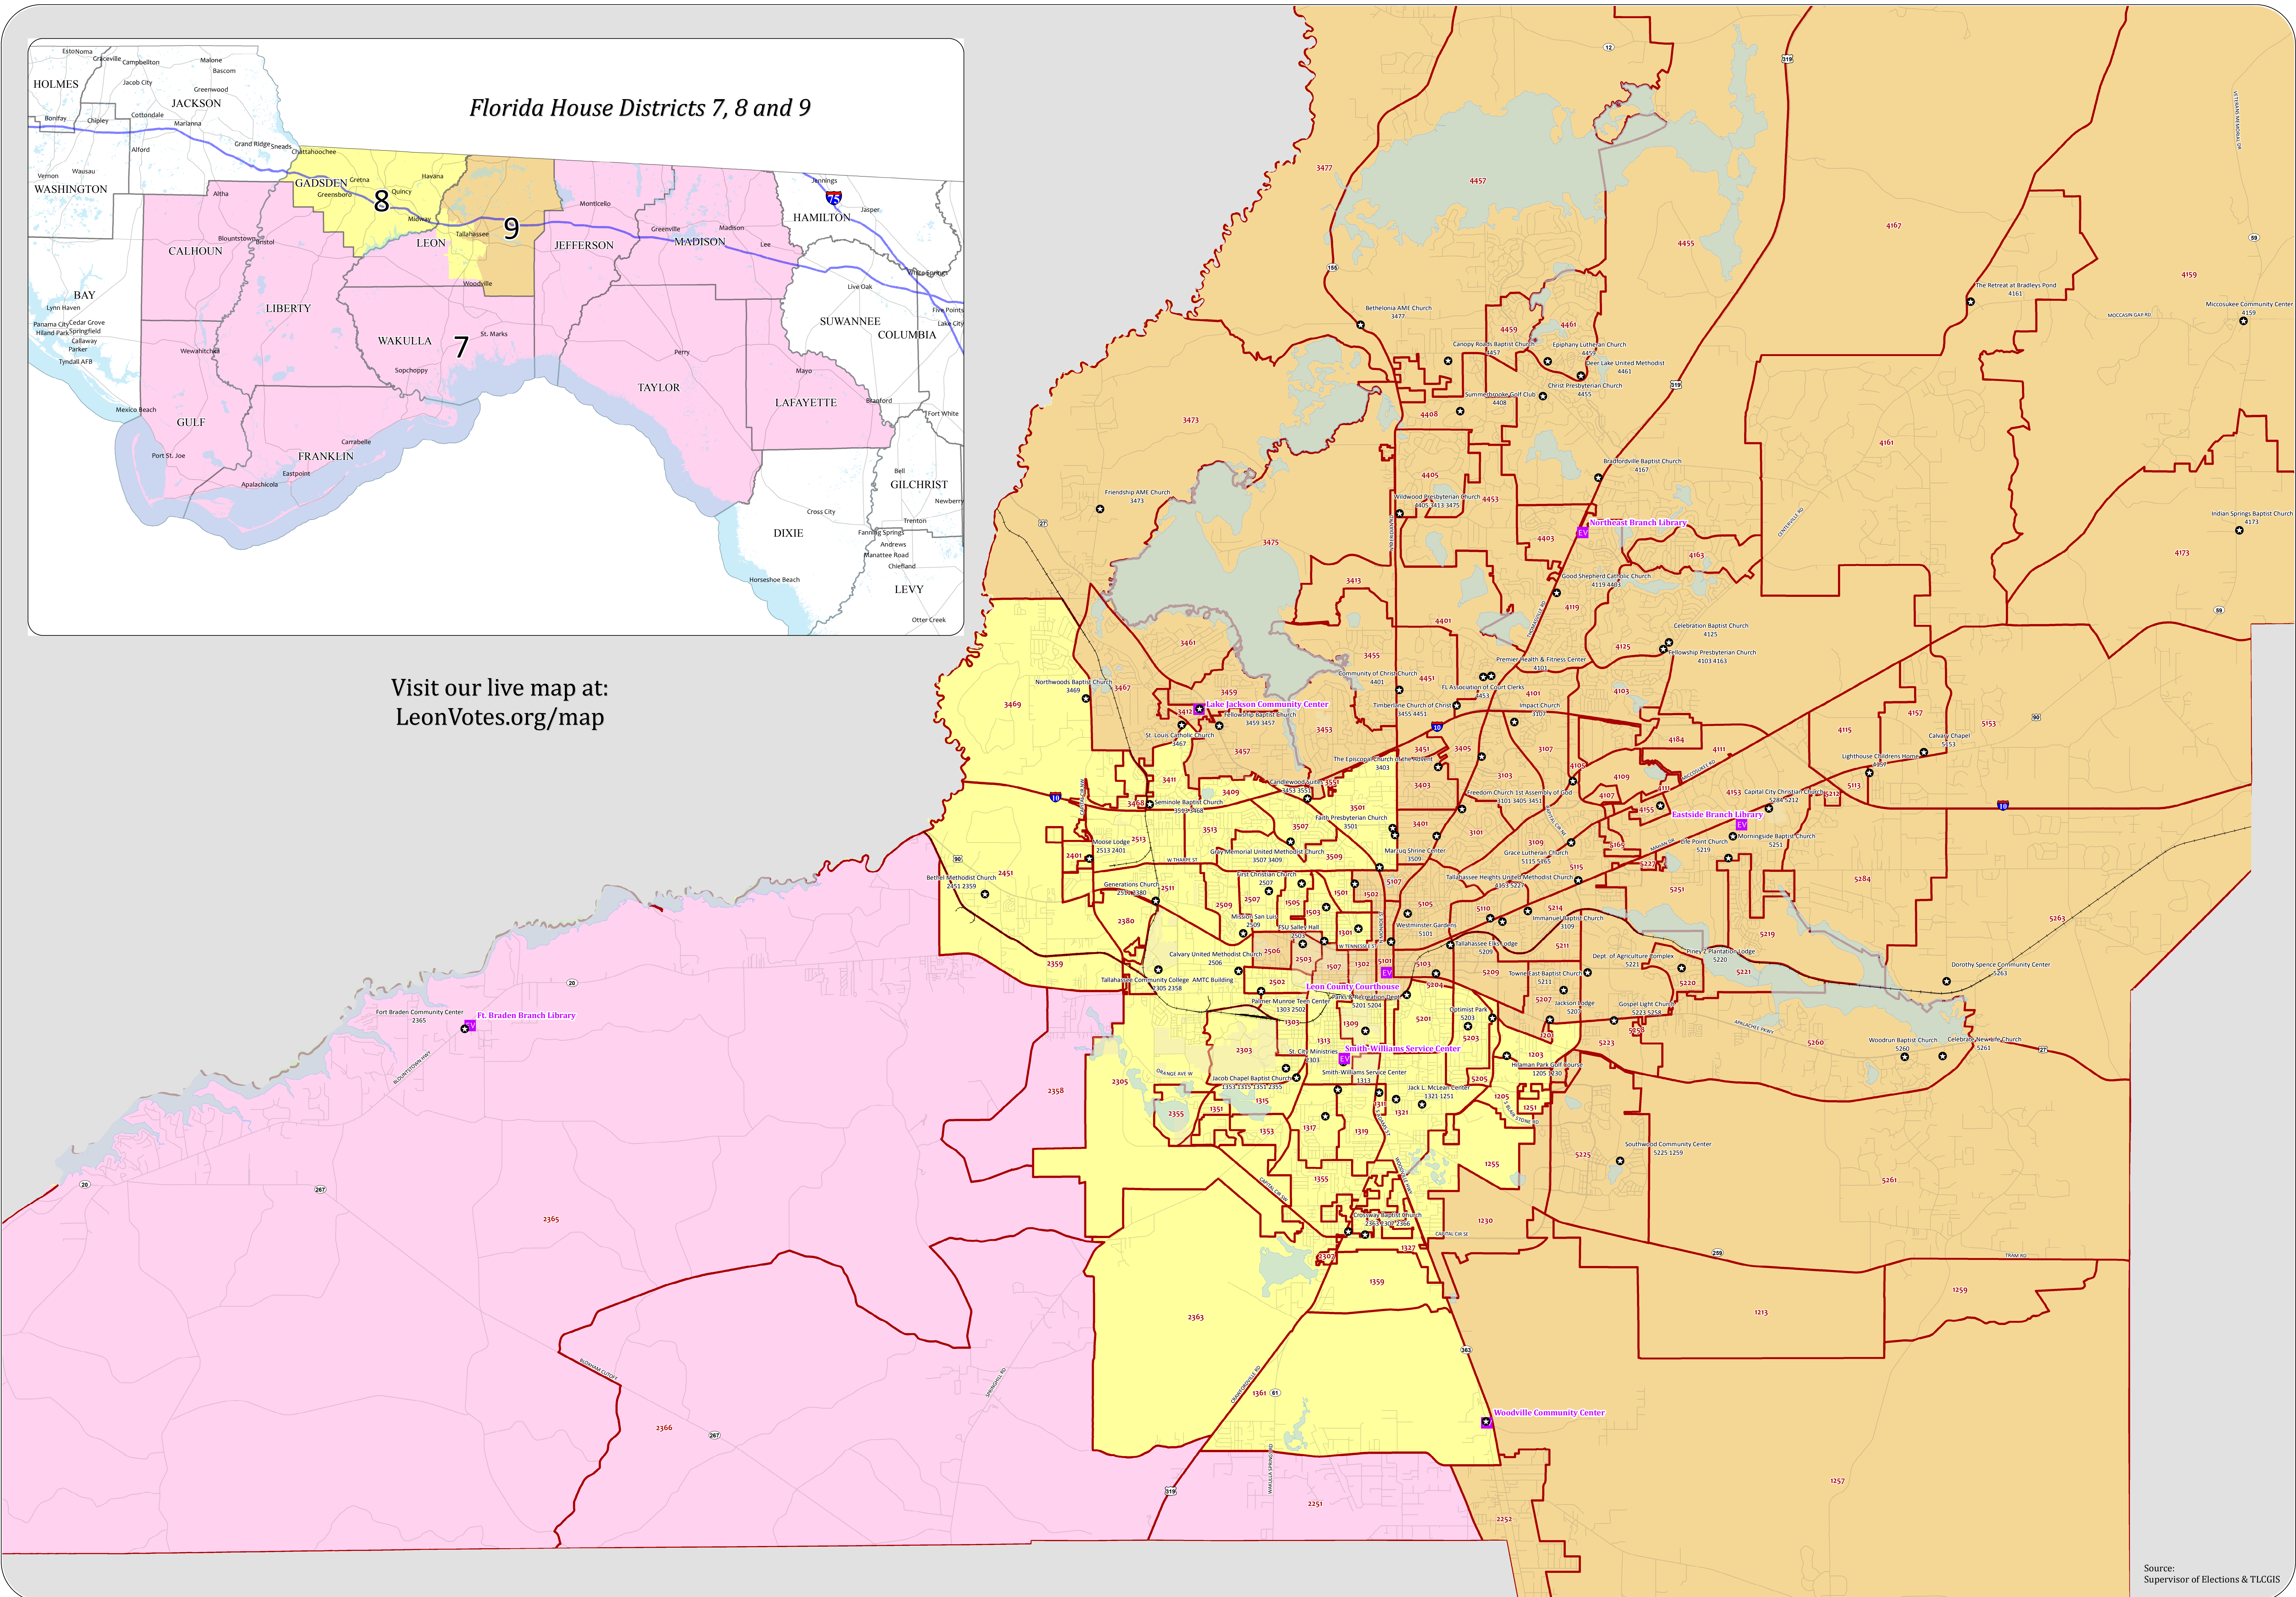

Visit our live map at:
LeonVotes.org/map