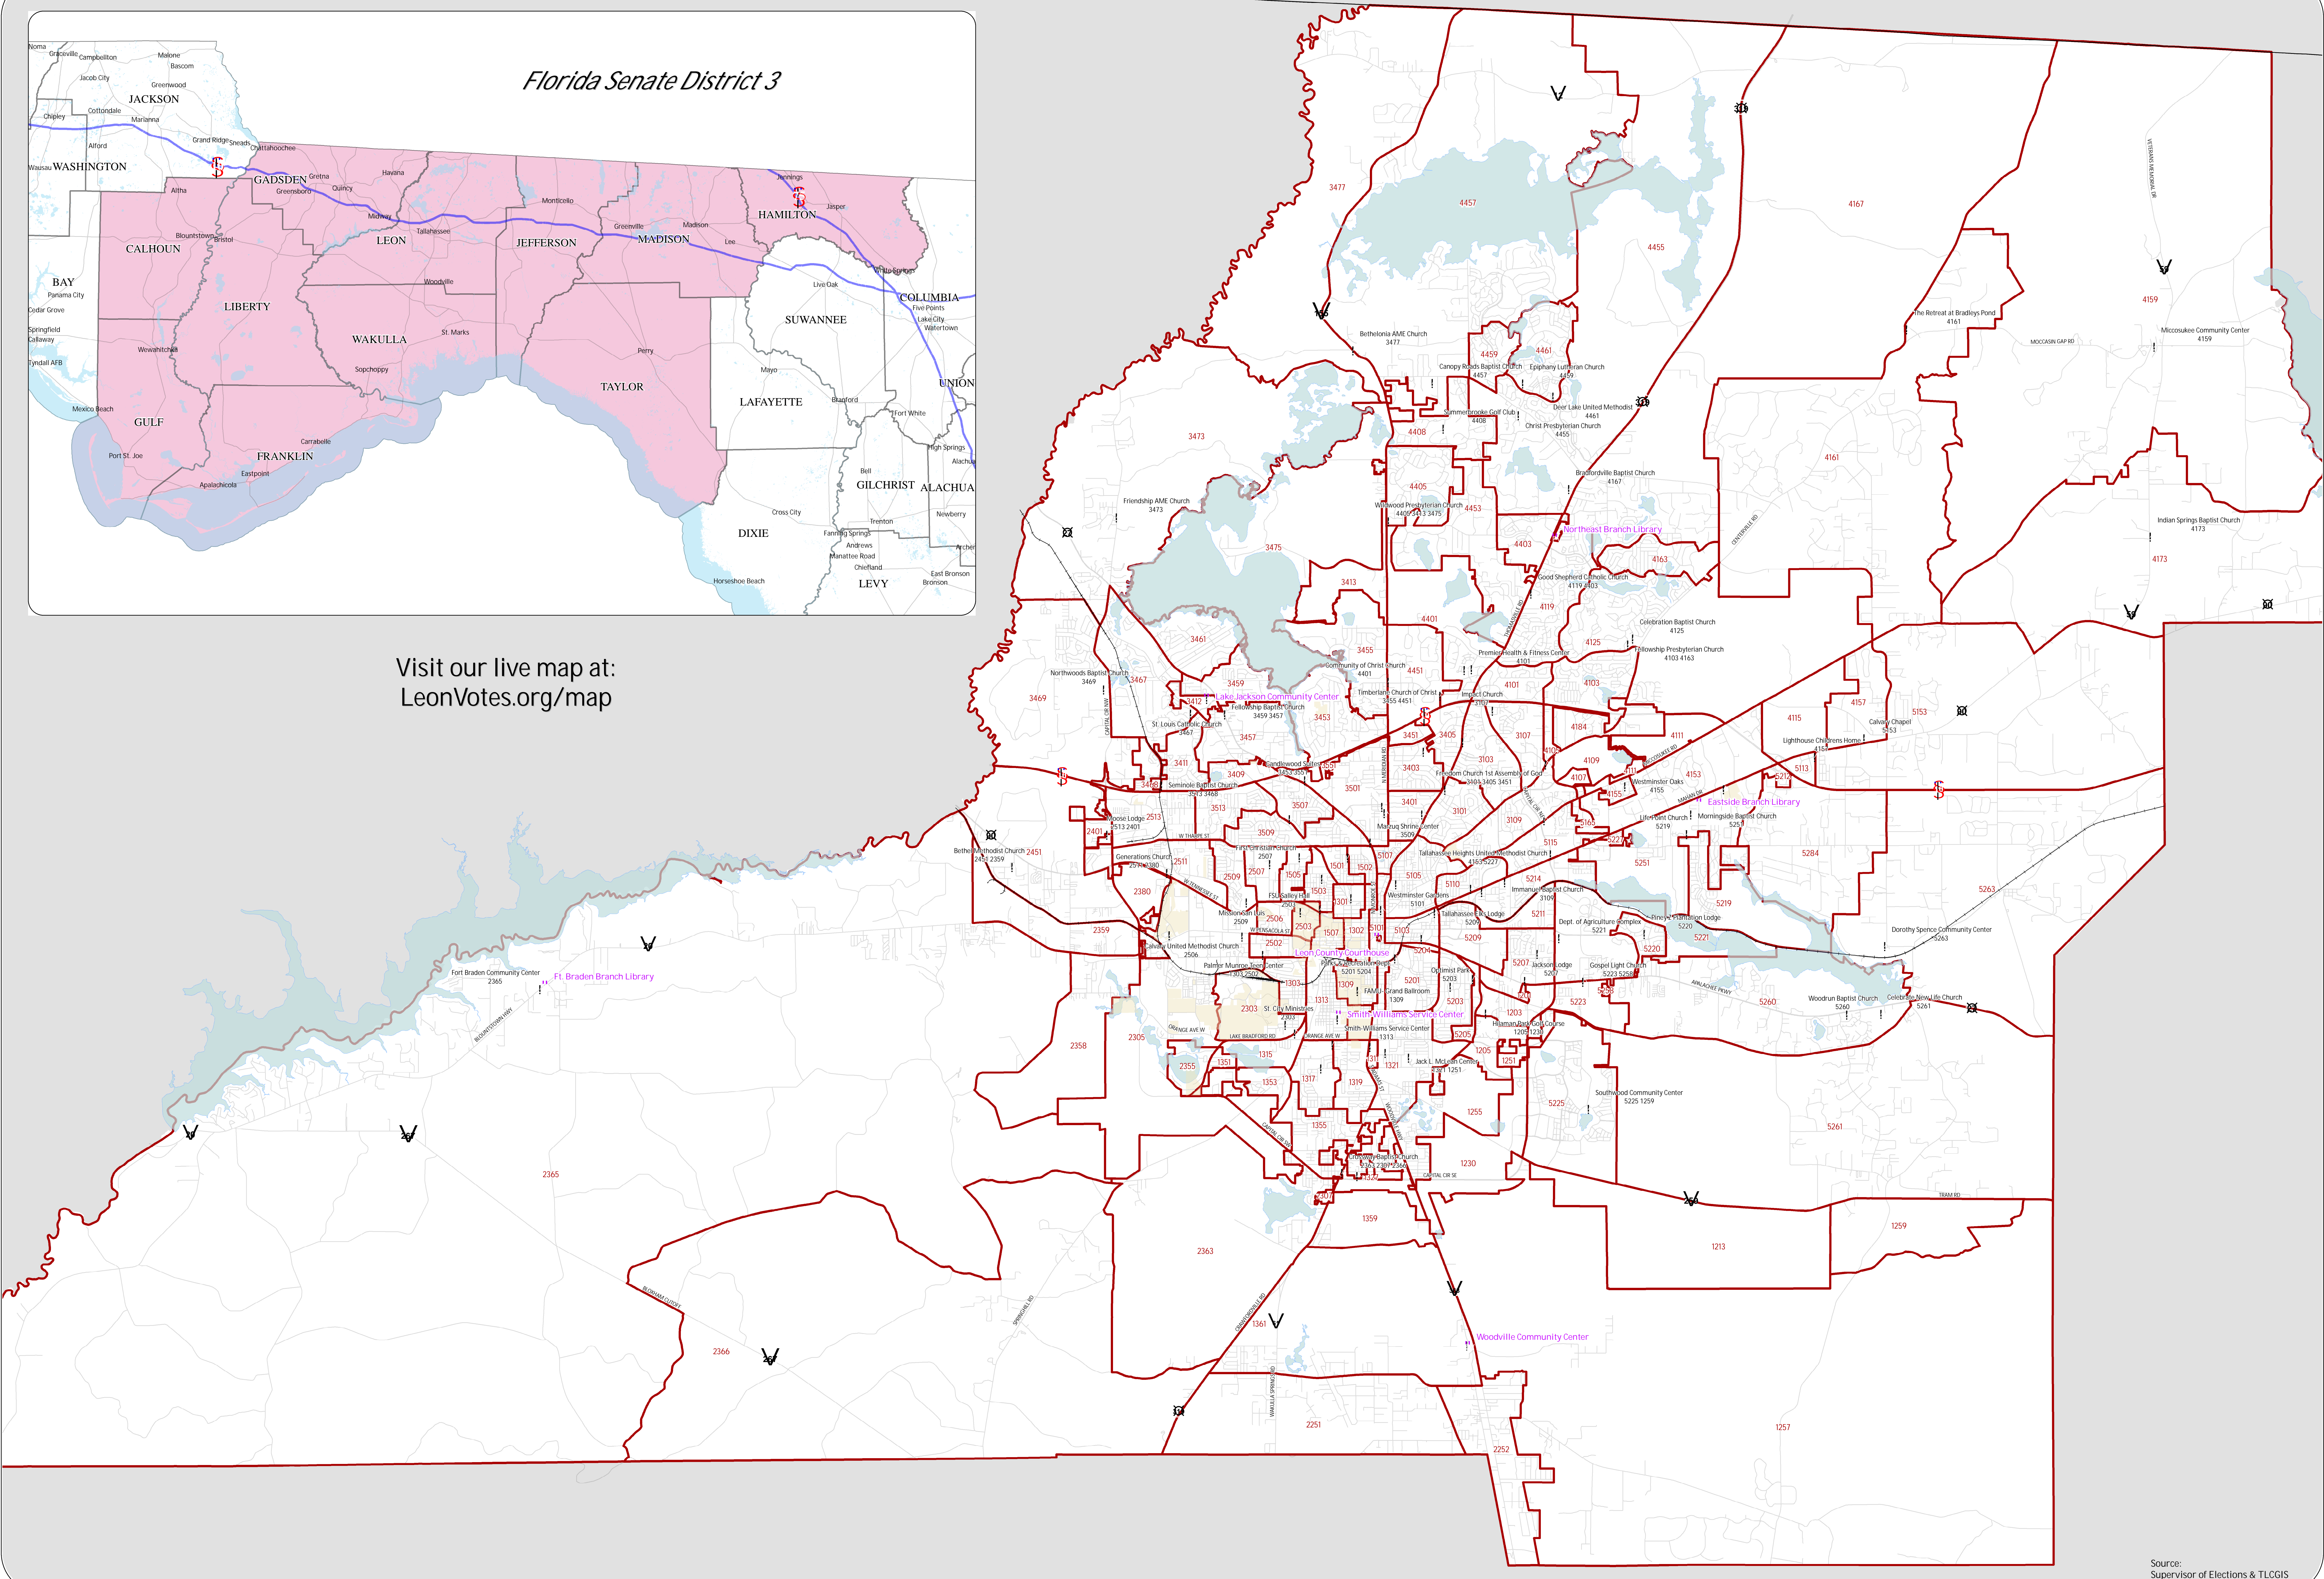

Visit our live map at:
LeonVotes.org/map