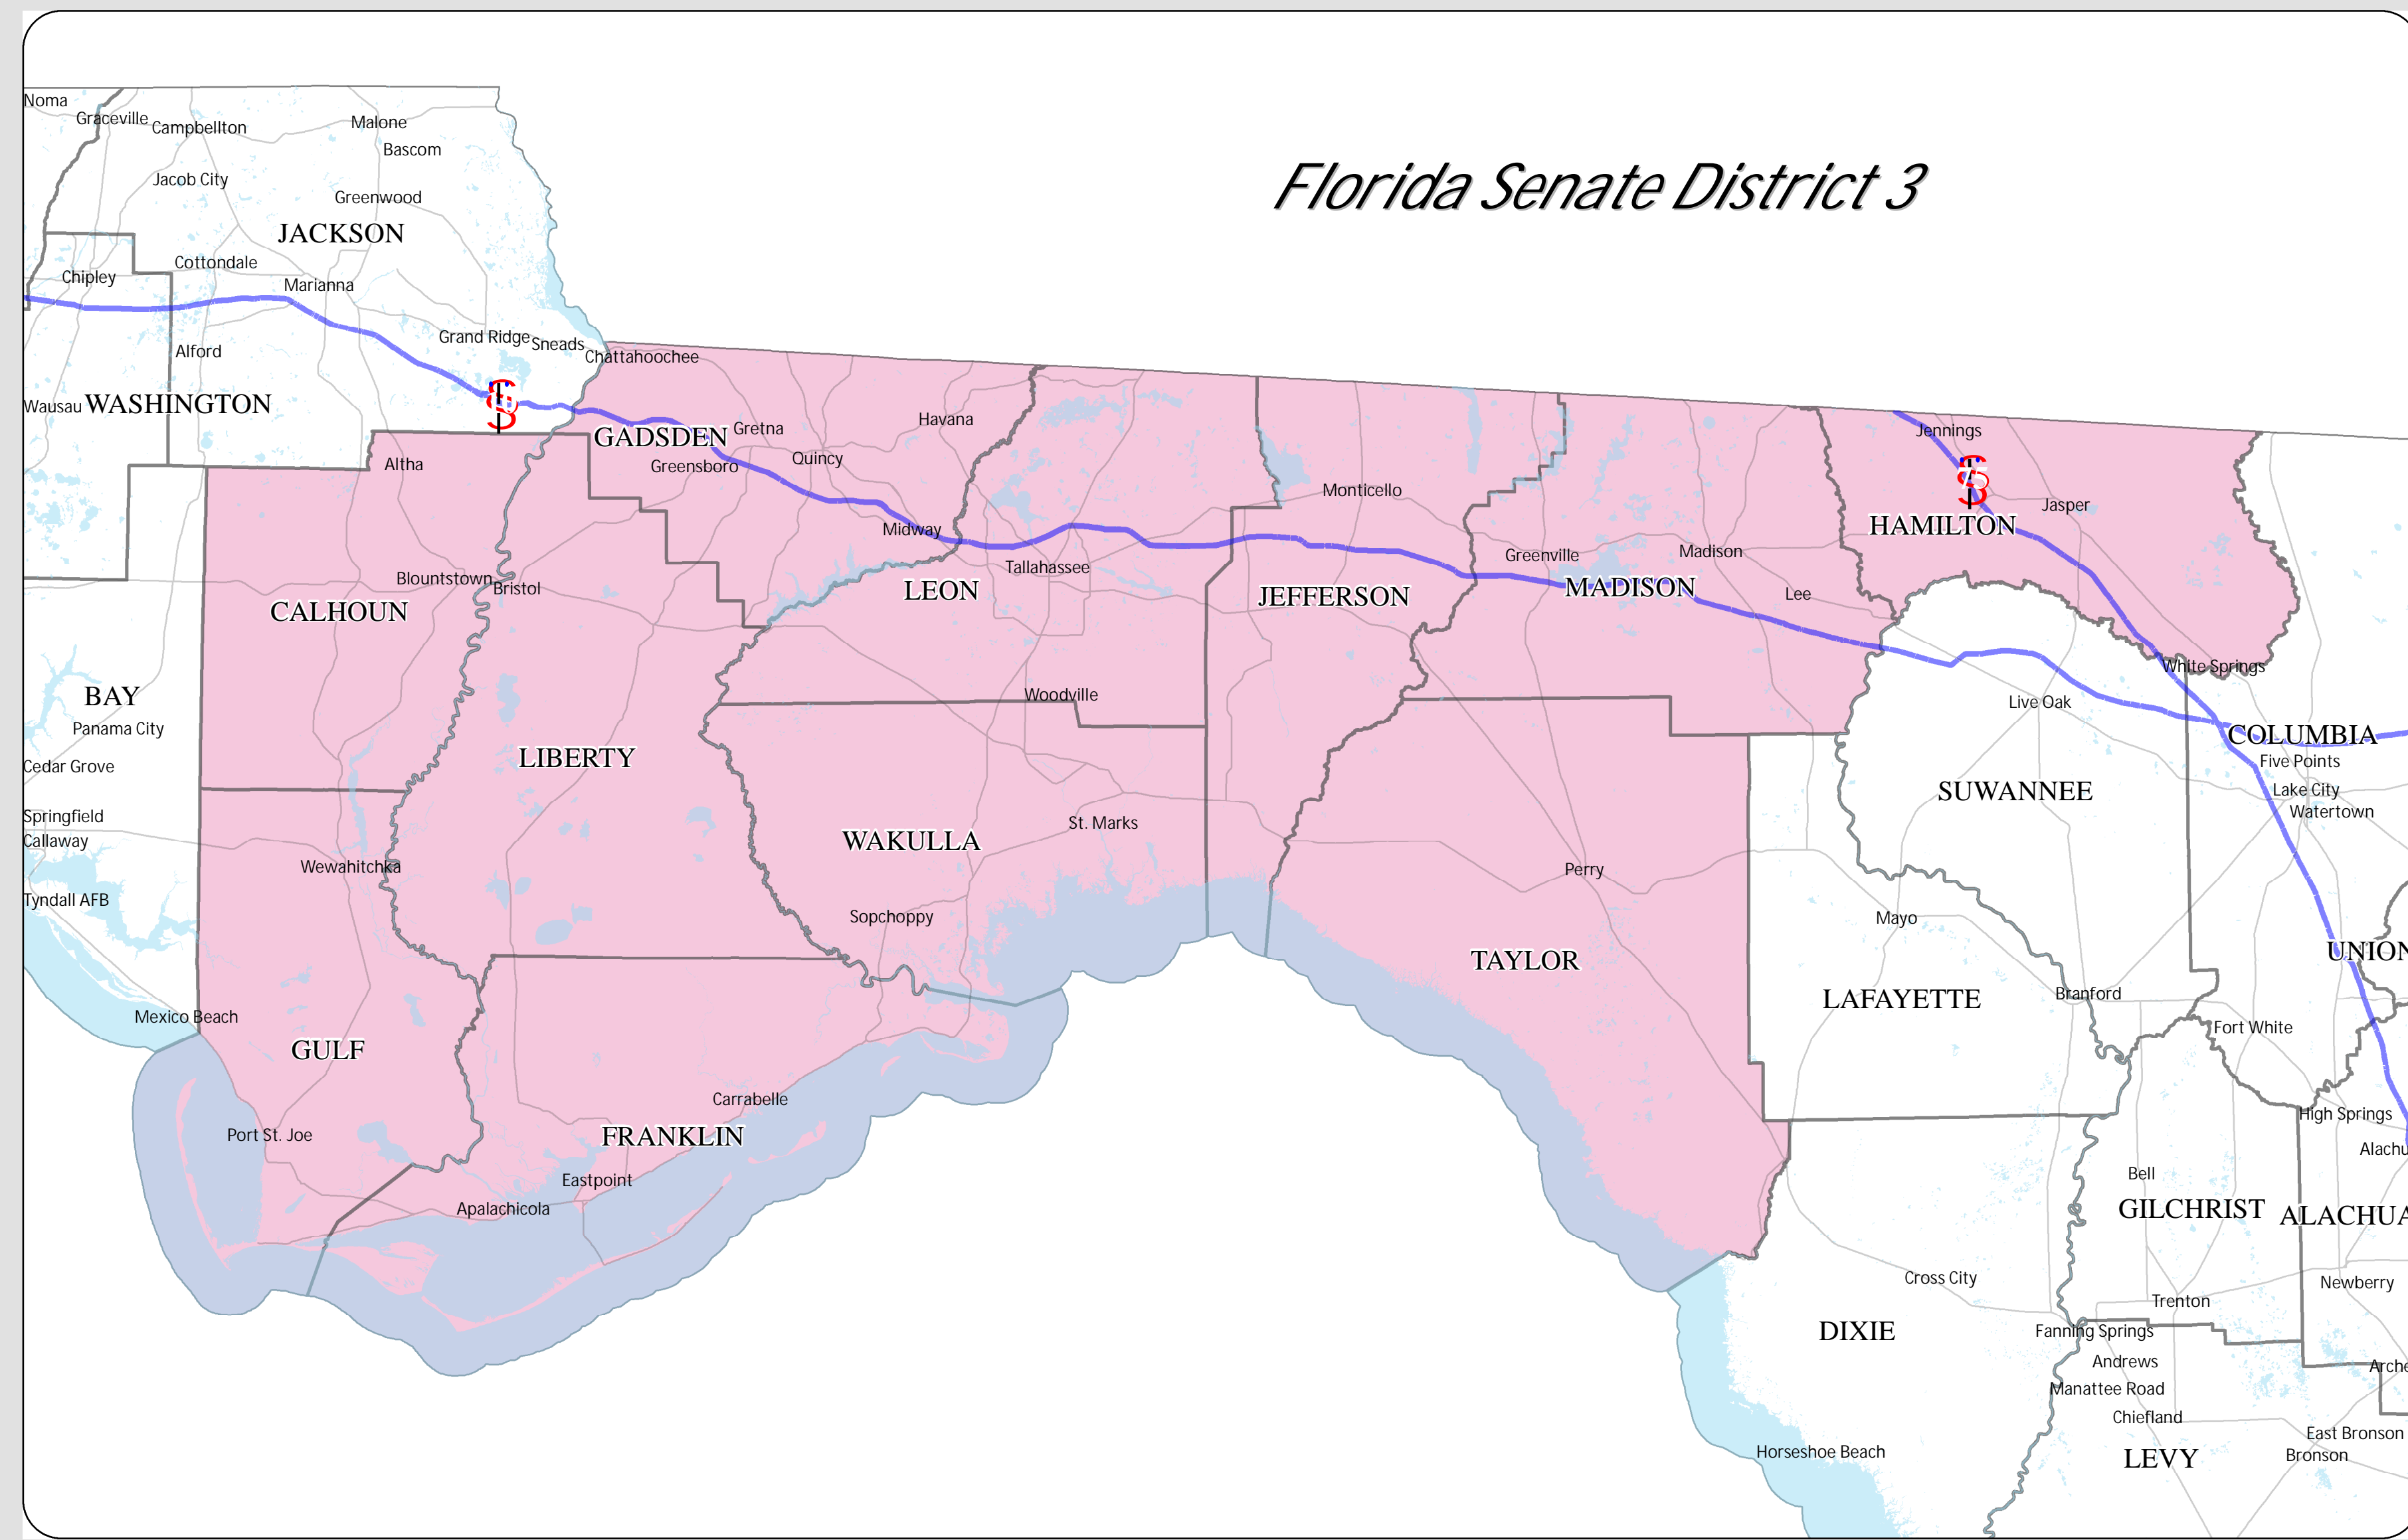

Florida Senate District 3