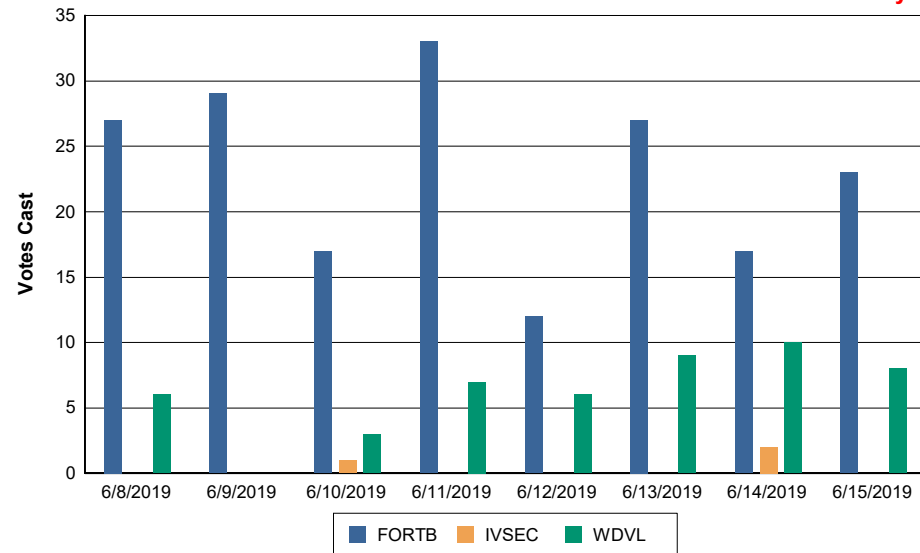

	Total	6/8/2019	6/9/2019	6/10/2019	6/11/2019	6/12/2019	6/13/2019	6/14/2019	6/15/2019
<b>FORTB</b>	185 78%	27 82%	29 100%	17 81%	33 83%	12 67%	27 75%	17 59%	23 74%
<b>IVSEC</b>	3 1%	0 0%	0 0%	1 5%	0 0%	0 0%	0 0%	2 7%	0 0%
<b>WDVL</b>	49 21%	6 18%	0 0%	3 14%	7 18%	6 33%	9 25%	10 34%	8 26%
<b>Total</b>	<b>237</b> 100%	33 100%	29 100%	21 100%	40 100%	18 100%	36 100%	29 100%	31 100%

# Early Voting Snapshot

2019 Special General

**MARK S. EARLEY**  
SUPERVISOR OF ELECTIONS  
LEON COUNTY, FLORIDA

## Early Vote by Location and Date- Chart

**FORTB** - Jane G. Sauls Fort Braden Branch Library   **IVSEC** - IVS Election Center   **WDVL** - Woodville Community Center

**\*\*Only 3 Early Voting Sites Are Being Used the 2019 Special Elections\*\***